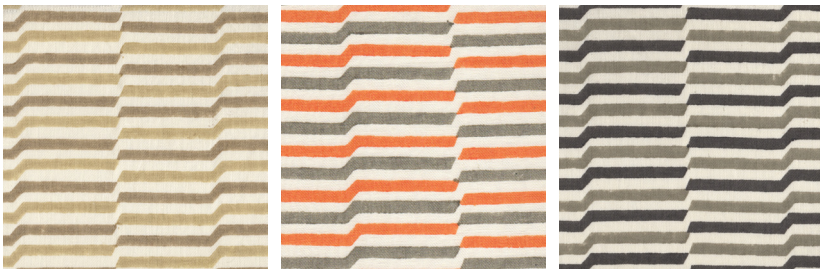

seemakrish

HIGH LINE

SKU# 1503/D

Color: Liberty Blue

Content: 100% Linen

Width: 52.5" Cuttable

Repeat: 1.5" V, 6.5" H

Care: Dry Clean Only

Hand block printed in India.

Cobblestone

Plaza Orange

Metropolitan Gray